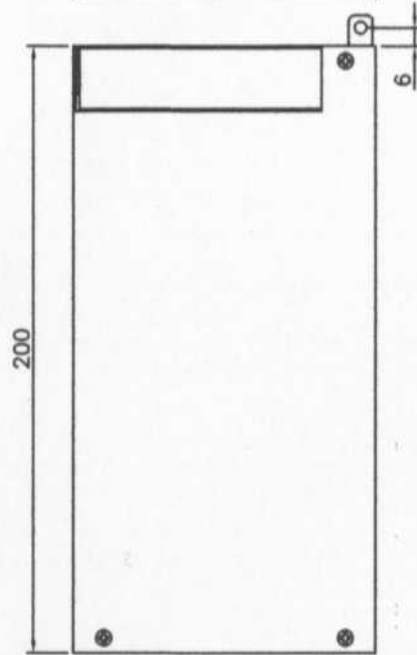

FAN: 8020

FAN: 6020

TITLE		DRAWING NO.	PWCS07F
DRAWING BY	Sane	PAGE	
CHECK BY		REV.	1.0
UNIT	mm	DATE	2001/12/11
SCALE	1:2.5	COPY TO	
MATRIX POWER COMPANY		TEL : 886-2-82876036	
		FAX : 886-2-82873002	