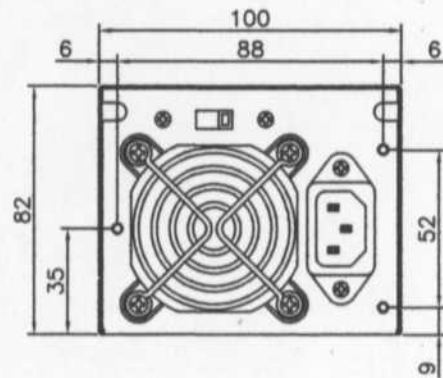

FAN: 8020

FAN: 6020

TITLE		DRAWING NO.	PWCS07F
DRAWING BY	Sane	PAGE	
CHECK BY		REV.	1.0
UNIT	mm	DATE	2001/12/11
SCALE	1:2.5	COPY TO	
MATRIX POWER COMPANY		TEL : 886-2-82876036	
		FAX : 886-2-82873002	